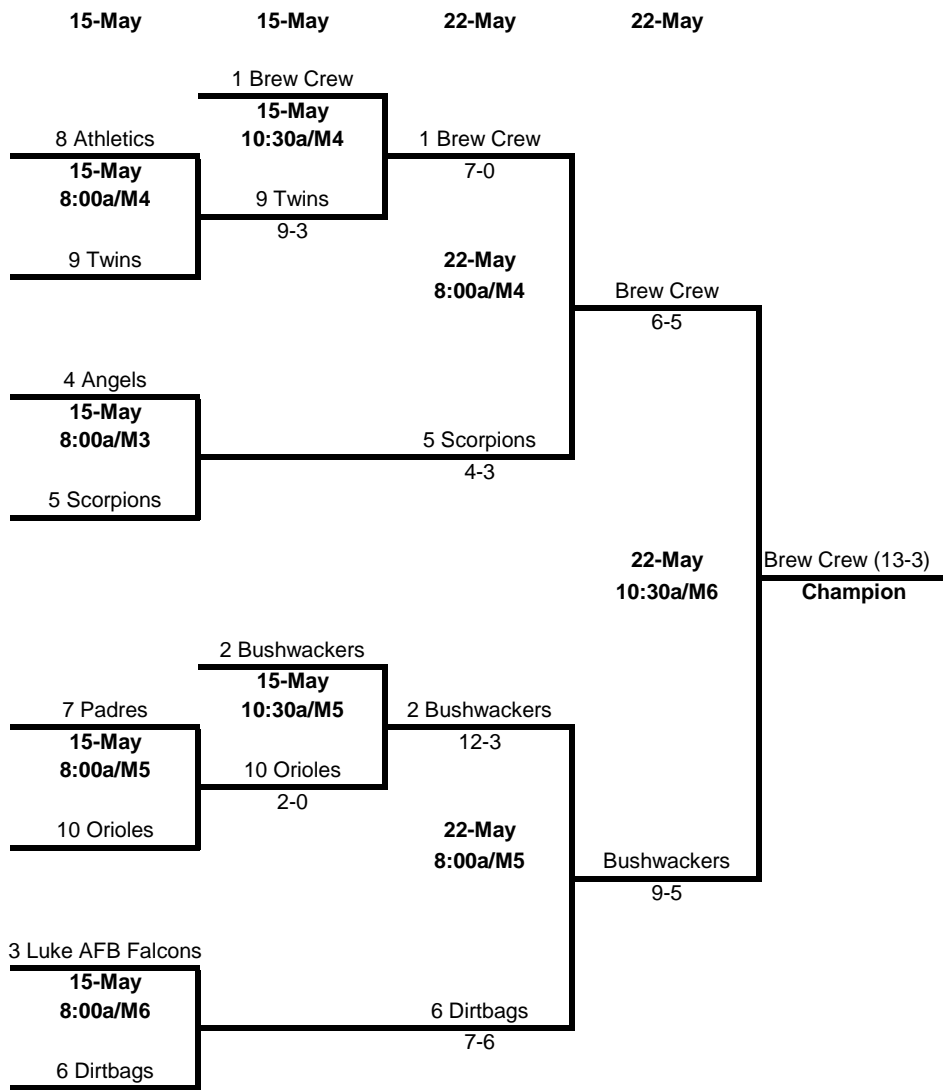

PEORIA SPORTS COMPLEX

Spring 2010 SATURDAY DIVISION

* Higher seed is home team